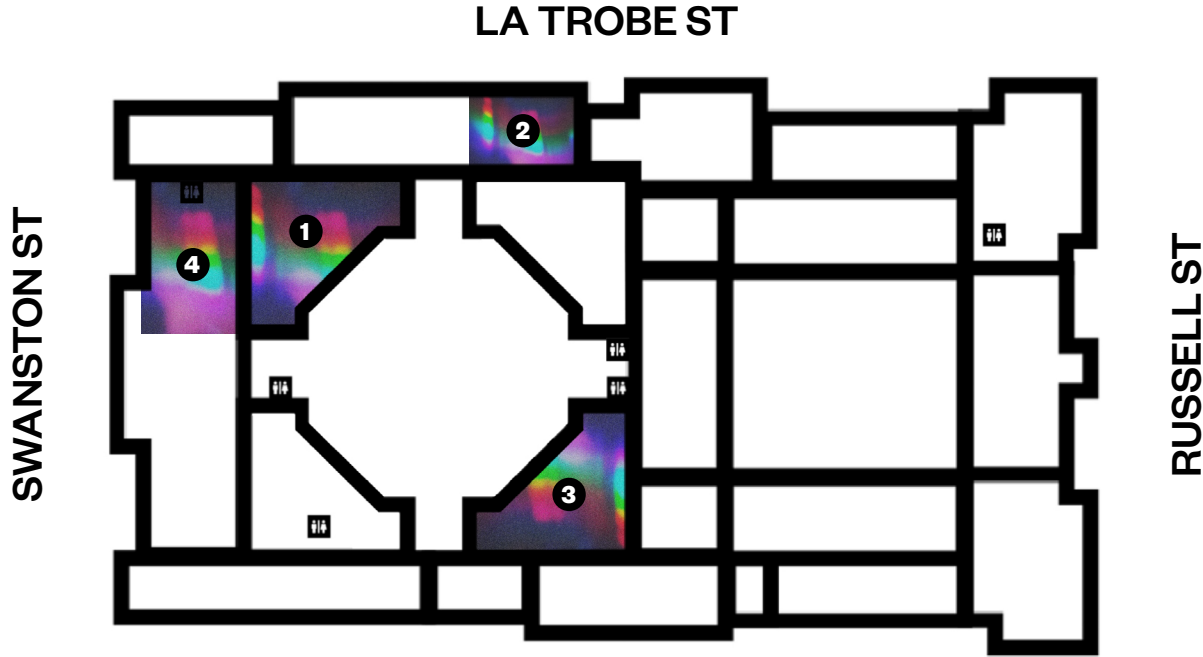

# State Library Victoria Map

- 1 Conversation Quarter
- 2 Theatrette
- 3 Create Quarter
- 4 Hansen Hall / Box Office

LITTLE LONSDALE ST

Major Venue Partner

[mwf.com.au](http://mwf.com.au)